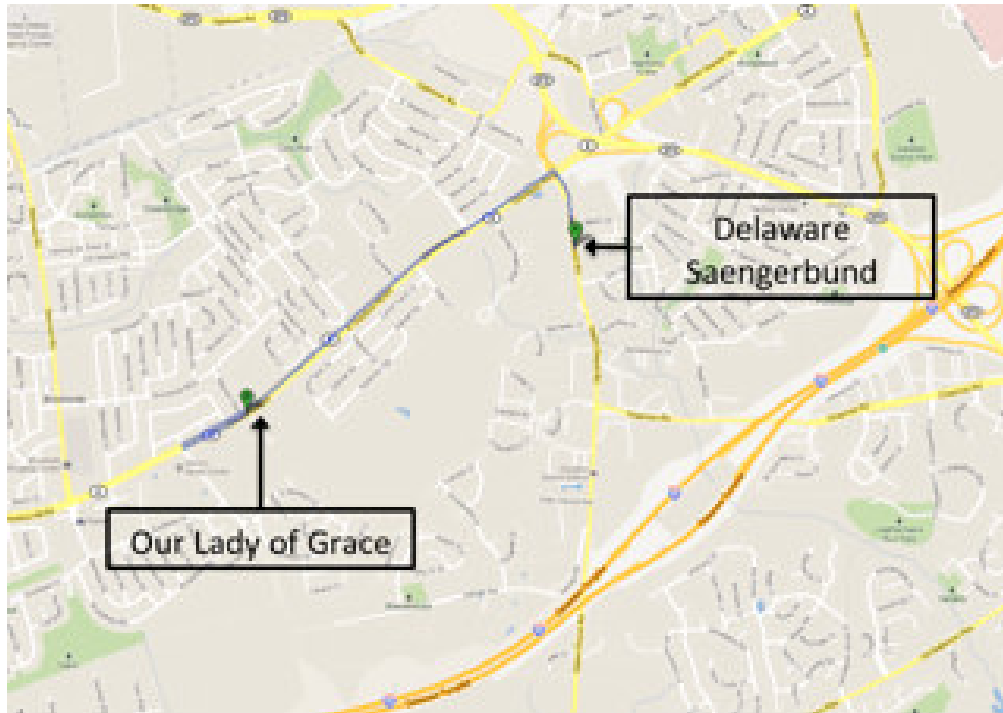

Official Oktoberfest Parking

Located at Our Lady of Grace Home

487 East Chestnut Hill Road, Newark, DE

On Route 4, halfway between RT 273 & 72

- Don't fight the traffic or crowds
- Free shuttle bus to the admission tent
- Secured and lit parking area
- Price \$10 per car on Friday and Saturday
- FREE parking on Sunday!
- Parking proceeds benefit Our Lady of Grace

Delaware Saengerbund

49 Salem Church Road, Newark, Delaware

Phone (302) 366-9454