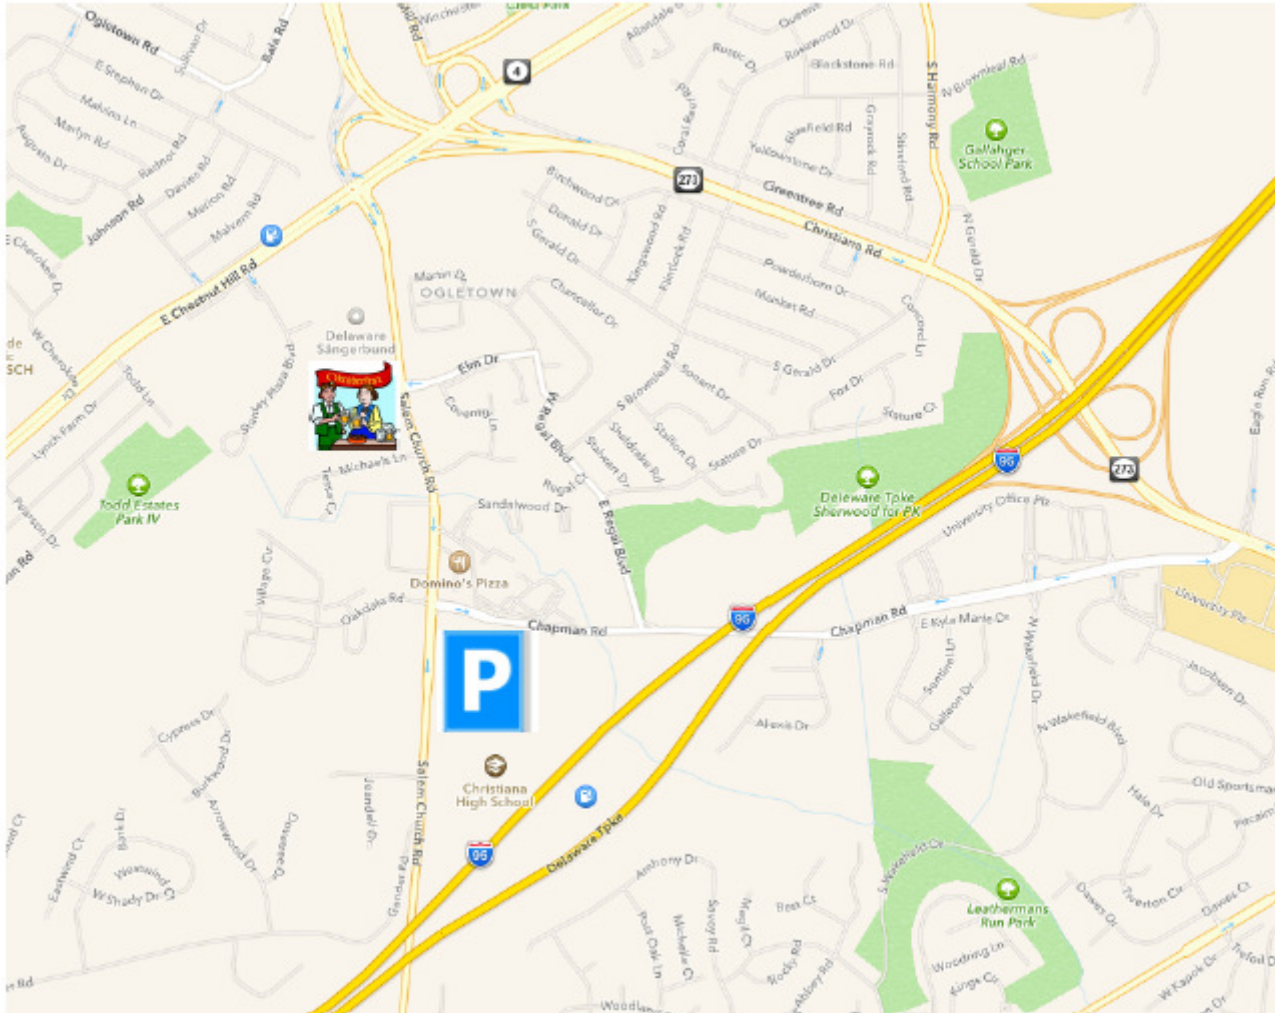

Official Oktoberfest Parking

New Location at Christiana High School

- ✧ Convenient
- ✧ Miss the Traffic
- ✧ 5 min Bus Ride
- ✧ Security
- ✧ Lighting

- ✧ Entrance from Chapman Road, Corner of Salem Church Road

September 18-20

\$10 per car Friday and Saturday, FREE on Sunday! Proceeds benefit Christiana High School Programs